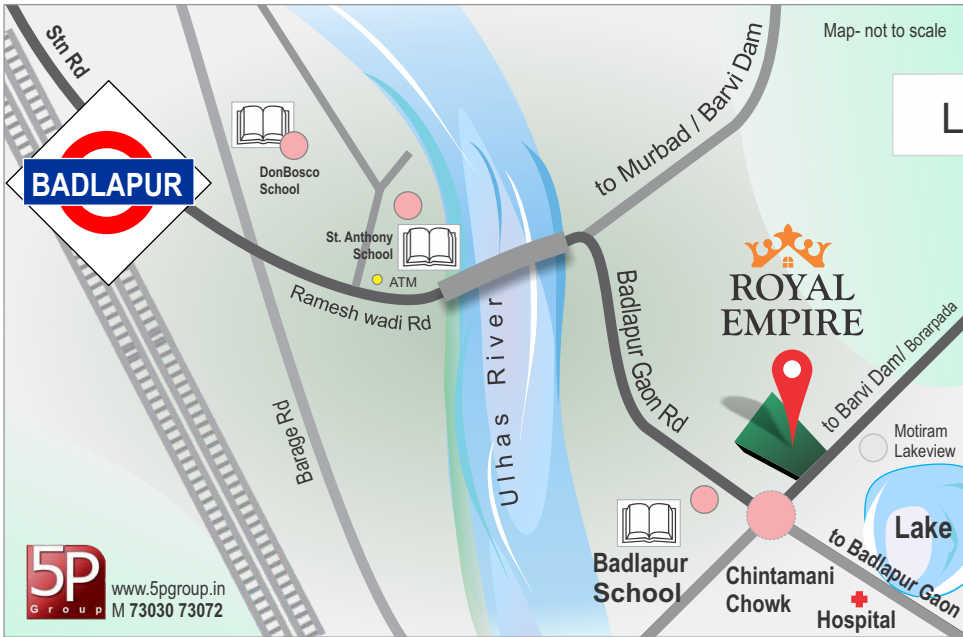

ROYAL EMPIRE

NEAR LAKE, CHINTAMANI CHOWK, BORARPADA ROAD, BADLAPUR (W)

Contact Person : Mr RAJESH 8422959588, 73030 73072

How to reach : Take share Auto from BADLAPUR Stn west for Badlapur Gaon
Get down at Chintamani Chowk. For self driving follow the location map.

Save ₹ 2.67Lacs

Get subsidy ₹ 2.67 lacs
under Pradhan Mantri Awas Yojana (PMAY)
Eligibility - as per PMAY terms & condition

प्रधानमंत्री जन आवास योजना
सबसे पहले, सबसे सकार

Location Map

- | Easy access to Badlapur station with functioning Auto stand opp project.
- | Road connecting Barvi Dam, Murbad, Nasik, Pune, Mumbai & Panvel