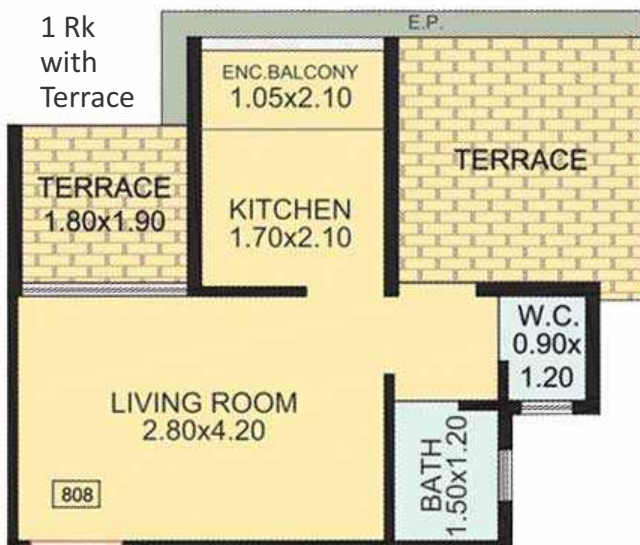

5P GROUP
www.5pgroup.in
M 73030 73072

1 Bhk regular

1 Bhk with Master Bedroom (Attached TOILET to Bedroom)

1 Rk with Terrace

ROYAL EMPIRE

Developers: Sai Pooja Constructions

Contact person : Mr Rajesh M 84229 59588, 73030 73072