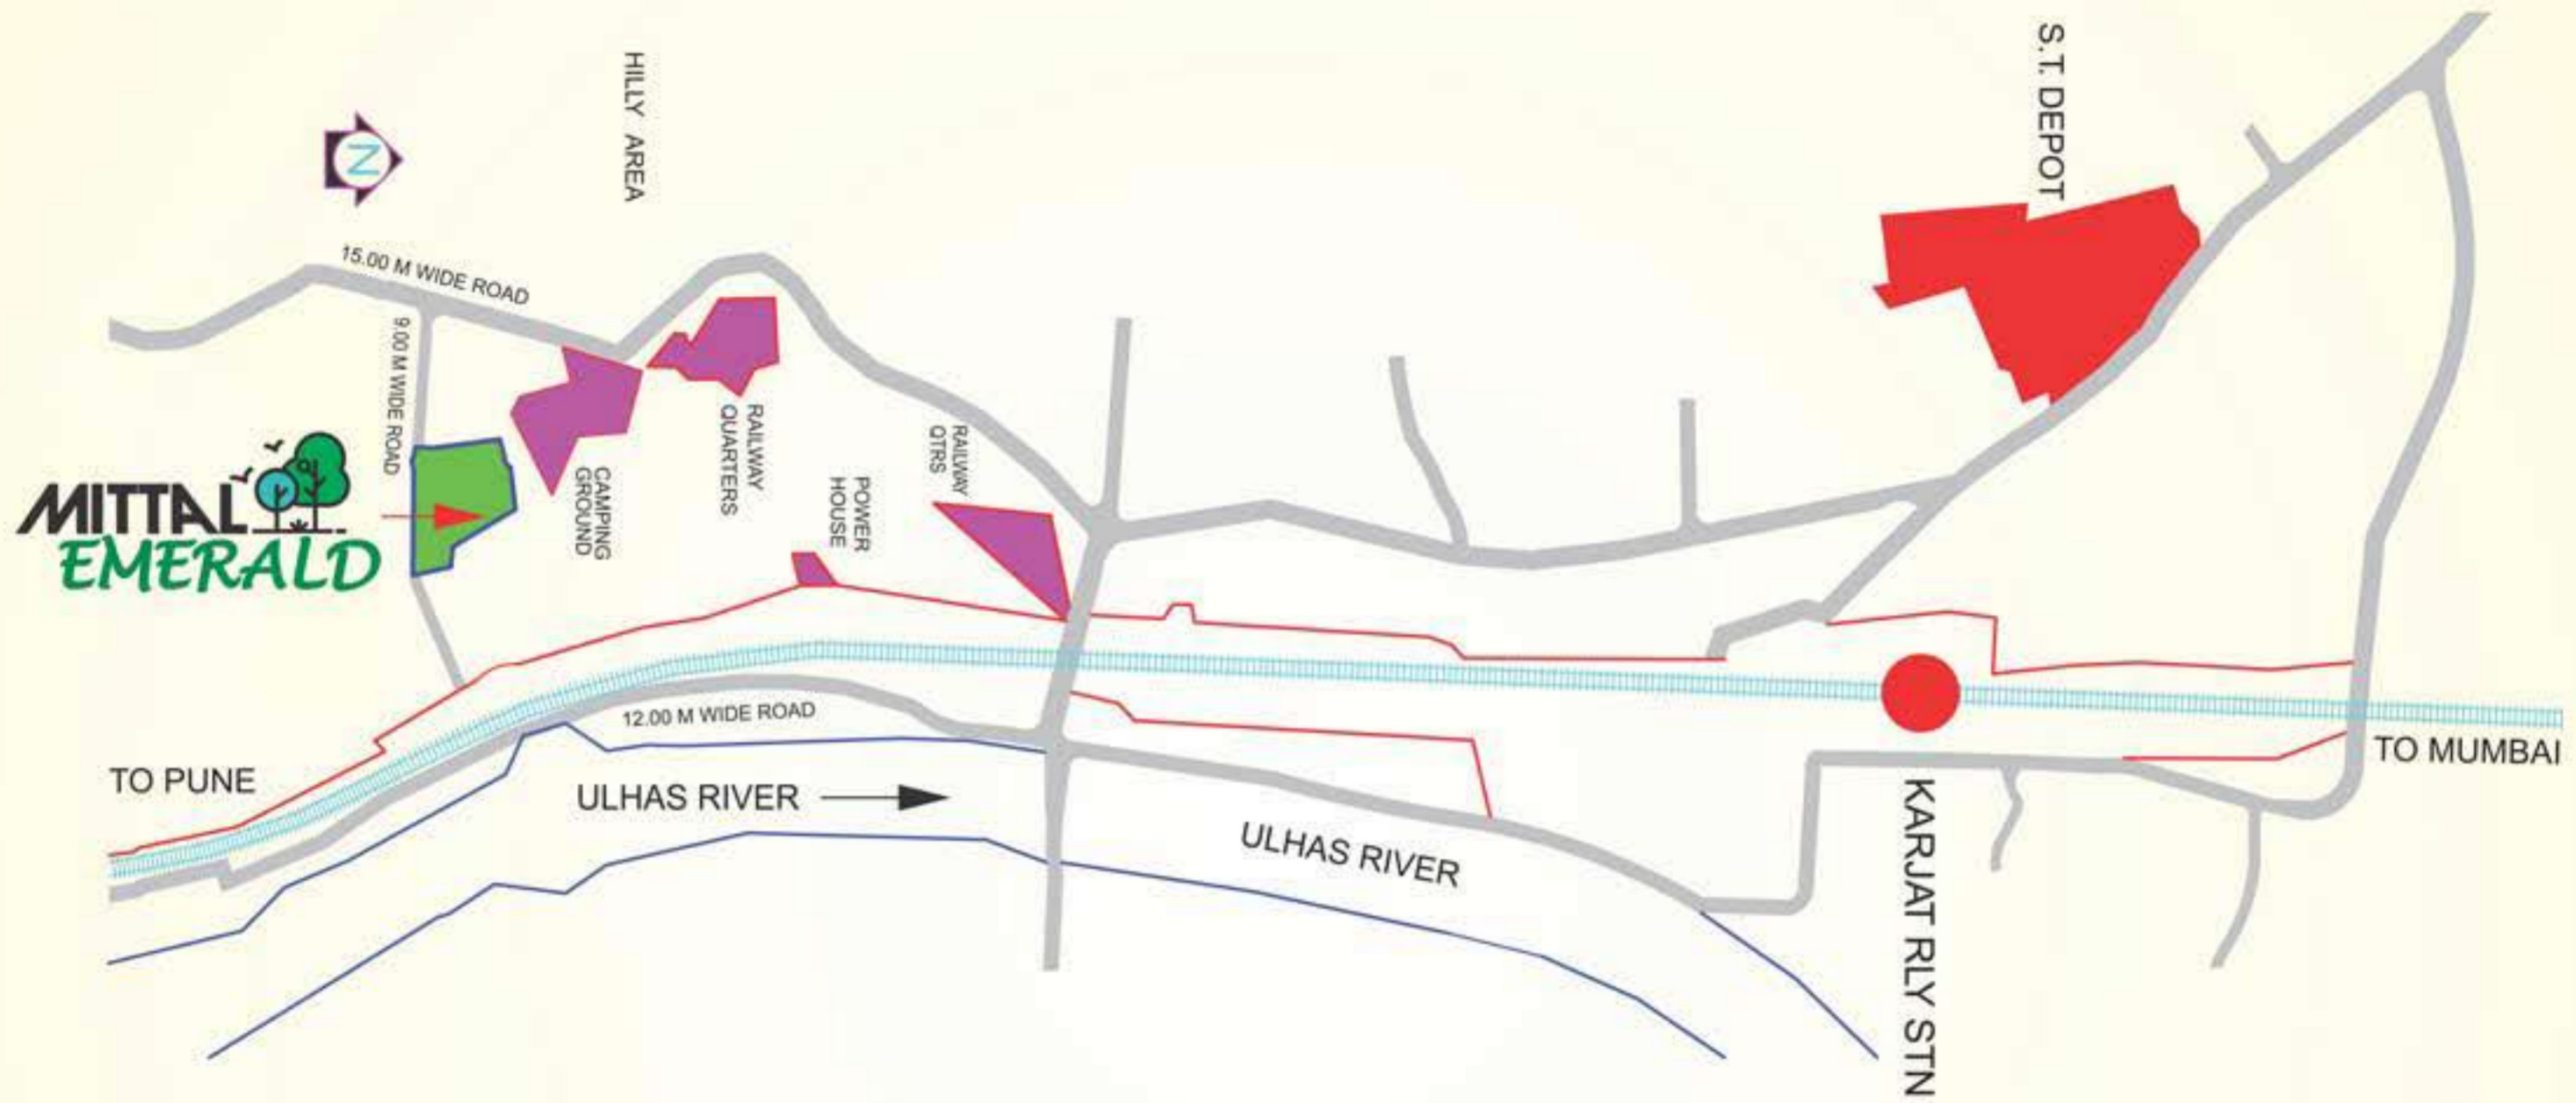

## LOCATION MAP

### RAILWAY STATIONS:

Karjat Station - 2 Mins.  
Kalyan Station - 50 Mins.  
Thane Station - 1 Hrs.  
Dadar Station - 1.45 Hrs  
CST Station - 2 Hrs.

### SUPER MARKET:

Rushabh Supermarket - 10 mins.  
Ct. Bazaar Supermarket - 10 mins.  
Dmart Karjat - 12 mins.