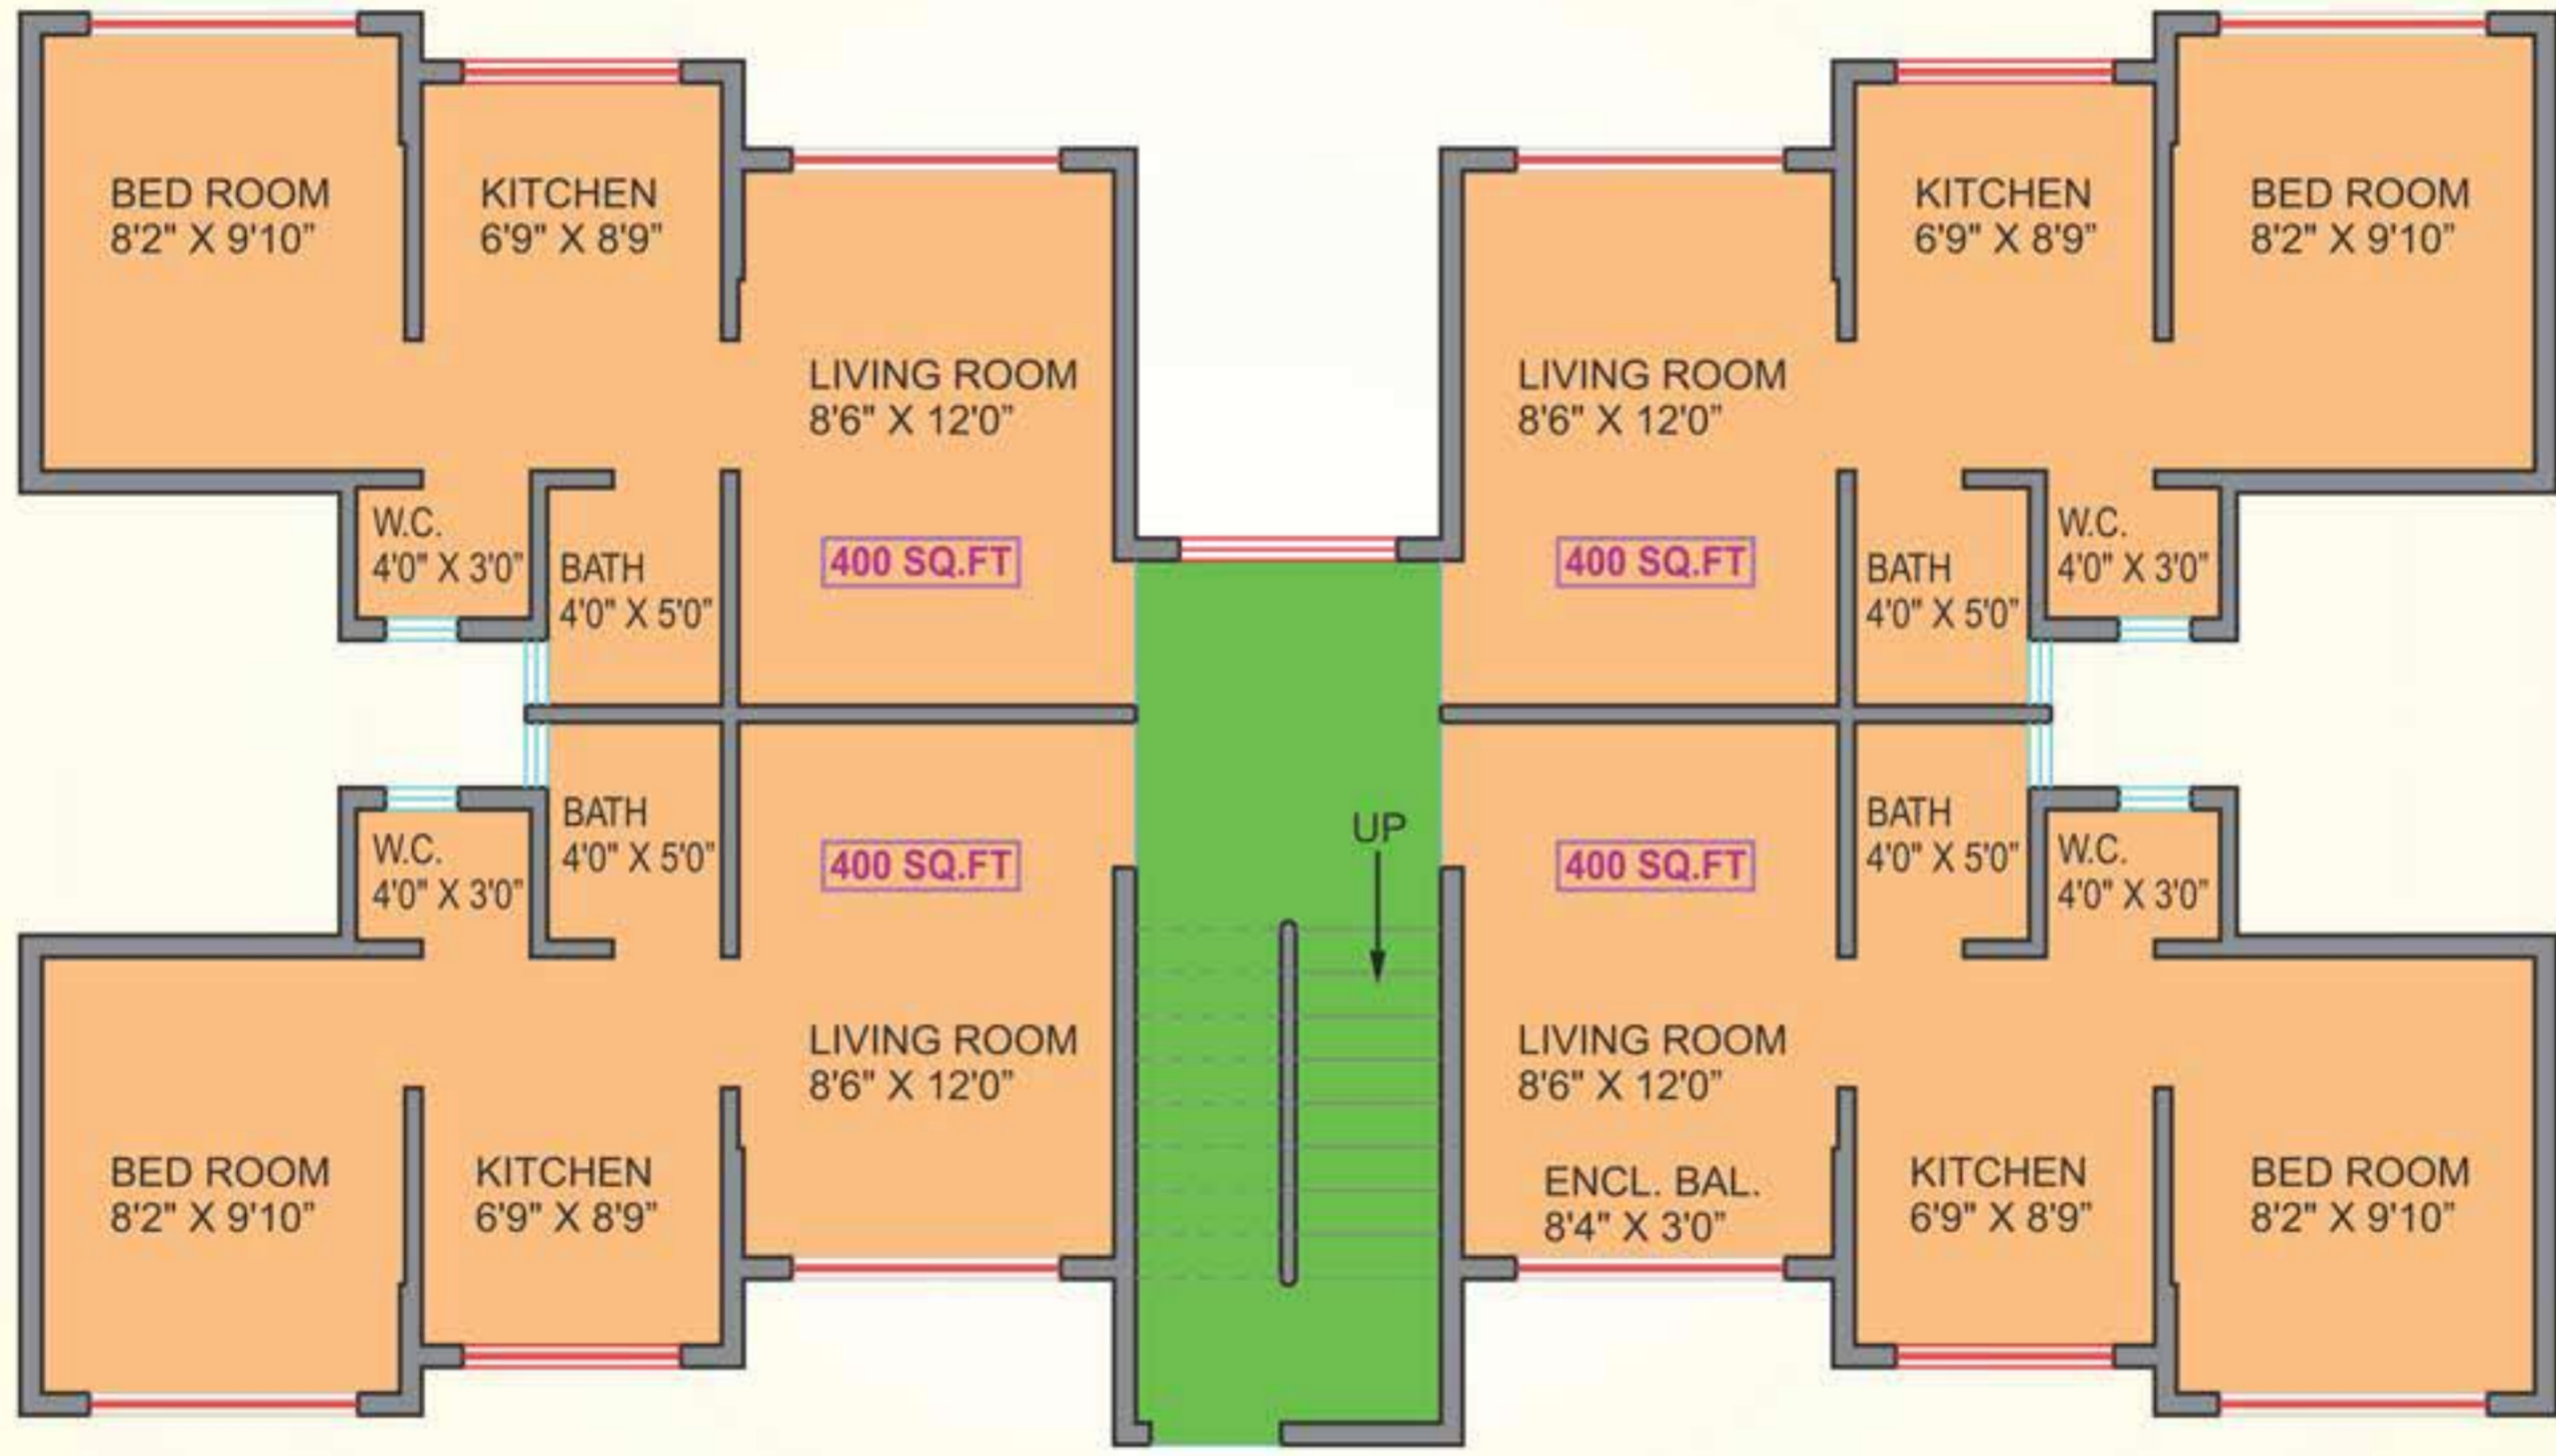

## THE PROJECT

Mittal Emerald is a township of over 200 flats. Consists of 13 buildings of G + 3 storeys with 4 flats on each floor. It is just 7 minutes walking distance from Karjat Railway Station.

1 BHK 400 sq. ft.

READY  
POSSESSION  
WITH OC

ONE BED ROOM HALL KITCHEN 400 SQ. FT.

Ground Floor Plan

ACTUAL SITE PHOTOGRAPHS

Mittal Bombay 11- Mumbai