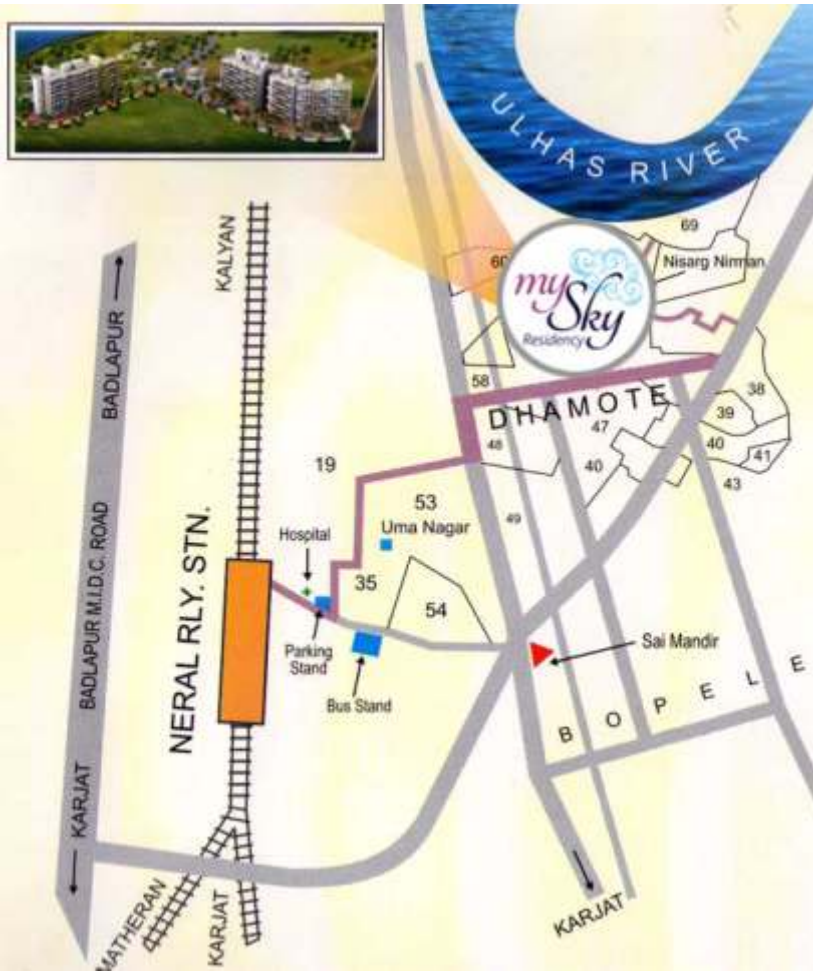

# my Sky Residency

**How to reach :** Near Uma Nagar, Dhamote, **NERAL**

Just 700 mtrs form Neral Stn. Pick up & drop facility available from Neral Station

Contact person : **Mr. Aashit - 98217 11135, 73030 55055**

## Location Map

### Distance:

- | Just 700 meters from Neral Station
- | Matheran just 20 mins drive
- | Navi Mumbai airport 40 mins drive
- | Mumbai airport 120 mins drive
- | Kandala Lonavala - 40 mins drive